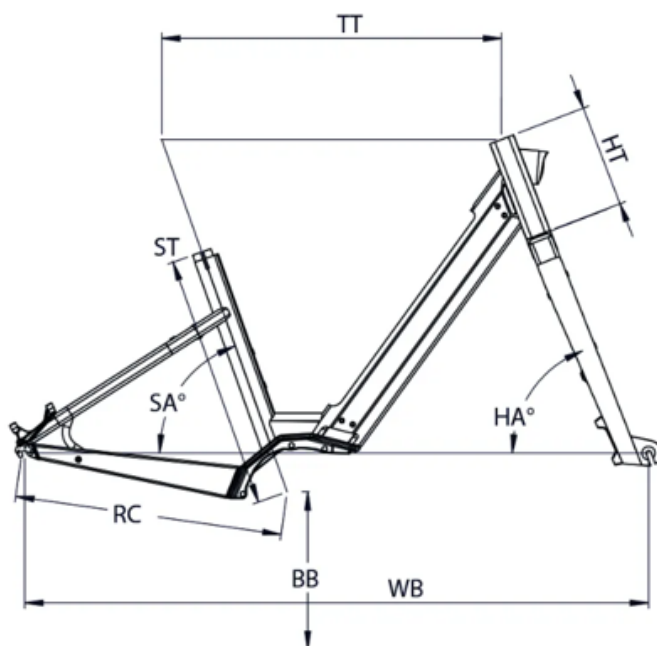

SIZES

One size (1,57 - 1,90m)

COLORS

Terracotta glossy

CONDITIONS

Maximum distance, calculated for a 70kg rider in ideal conditions. Estimate your battery range .

WARRANTY

5 years frame and fork Moustache Bikes - 2 years motor, battery

MOUSTACHE

LUNDI 27.5

LU27O05TE235

3 799 €

ST - TAILLE / SIZE	mm	460
Taille utilisateur / User size	m	1,57 - 1,90
TT - Tube supérieur / Top tube	mm	615
RC - Bases / Rear center	mm	480
HT - Douille de direction / Headtube	mm	185
WB - Empattement / Wheelbase	mm	1129
BB - Hauteur de boîtier / BB height	mm	285
SA - Angle de selle / Seat angle	°	70,4
HA - Angle de direction / Head angle	°	69
SO - Enjambement / Standover	mm	427