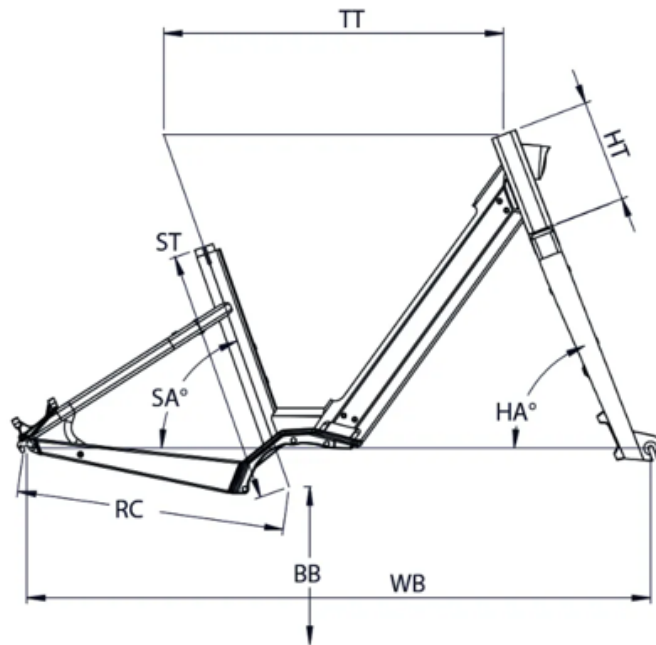

SIZES

One size (1,57 - 1,90m)

COLORS

Black glossy

CONDITIONS

Maximum distance, calculated for a 70kg rider in ideal conditions. Estimate your battery range .

WARRANTY

5 years frame and fork Moustache Bikes - 2 years motor, battery

MOUSTACHE

LUNDI 27.3

ST - TAILLE / SIZE	mm	460
Taille utilisateur / User size	m	1,57 - 1,90
TT - Tube supérieur / Top tube	mm	615
RC - Bases / Rear center	mm	480
HT - Douille de direction / Headtube	mm	185
WB - Empattement / Wheelbase	mm	1129
BB - Hauteur de boîtier / BB height	mm	285
SA - Angle de selle / Seat angle	°	70,4
HA - Angle de direction / Head angle	°	69
SO - Enjambement / Standover	mm	427