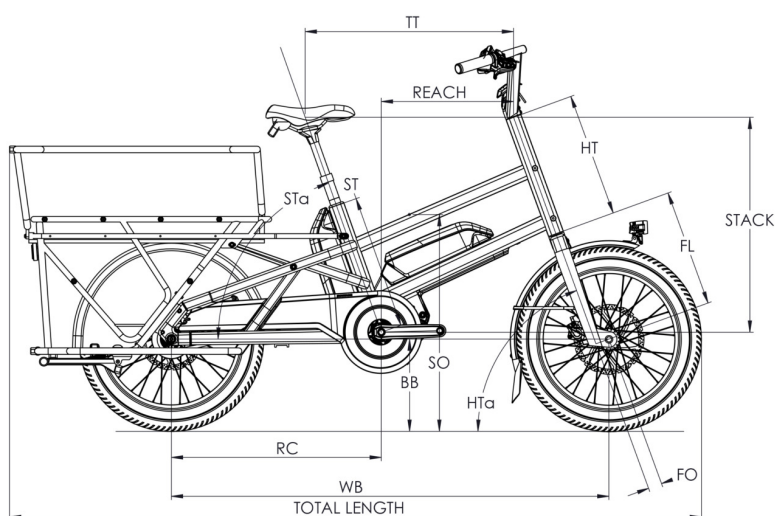

SIZES

One size (1,57 - 1,90m)

COLORS

Black glossy

CONDITIONS

Maximum distance, calculated for a 70kg rider with 70kg payload in ideal conditions. Estimate your battery range .

WARRANTY

5 years frame and fork Moustache Bikes - 2 years motor, battery

ADDITIONAL BATTERY

Sans batterie

Scan to find this bike online

MOUSTACHE

LUNDI 20 CARGO 5

LU20O05ES220

5 199 €

BIKE SIZE		FITTING SIZE (1,57m - 1,90m)
Seat Tube - ST	mm	390
Top tube (horizontal measure) - TT	mm	605
Rear Center - RC	mm	610
Head Tube - HT	mm	360
Wheel base - WB	mm	1270
Fork Length - FL	mm	340
Fork Offset - FO	mm	40
Bottom Bracket - BB	mm	288
Seat tube angle - Sta	°	70,5
Head tube angle - Hta	°	70
REACH	mm	384
STACK	mm	624
TOTAL LENGTH	mm	2000
Stand Over - SO	mm	630