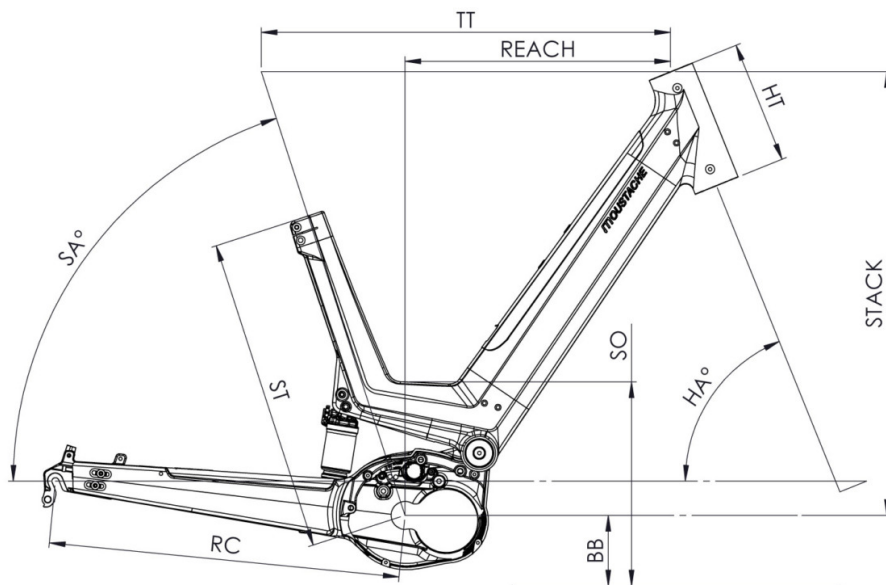

GVWR

135kg

WEIGHT

29.7kg

SIZES

S (1,55 - 1,70m) M (1,65 - 1,85m) L (1,80 - 1,95m)

COLORS

Olive mat

CONDITIONS

Maximum distance, calculated for a 70kg rider in ideal conditions. Estimate your battery range .

WARRANTY

5 years frame and fork Moustache Bikes - 2 years motor, battery

Scan to find this bike online

{MOUSTACHE

J. ON

JON113NL0050

5 199 €

J ON		
Tailles : S (1,55 - 1,70 m) / M (1,65 - 1,85 m) / L (1,80 - 1,95 m)		
Seat tube	(mm)	ST 460
Top tube	(mm)	TT 600
Chainstay length	(mm)	RC 515
Head tube	(mm)	HT 180
Wheelbase	(mm)	WB 1198
Fork length	(mm)	FL 501
Bottom bracket height	(mm)	BB 312
Seat tube angle	(°)	SA 70.7
Head tube angle	(°)	HA 67.2
Reach	(mm)	374
Stack	(mm)	654
Stand over	(mm)	SO 507