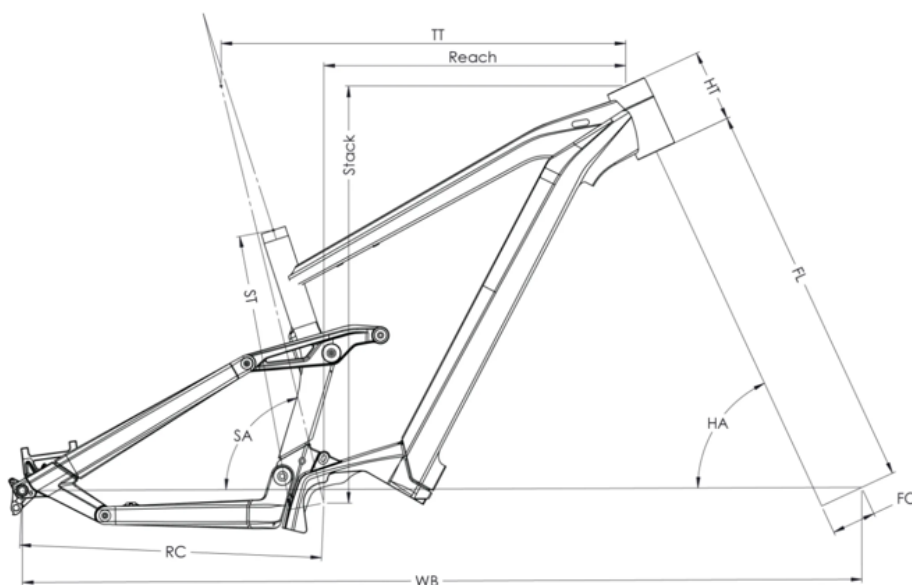

SAMEDI 29 TRAIL 2

SA29FTG38246

4 599 €

Scan to find this bike online

{TNOUSTACHE